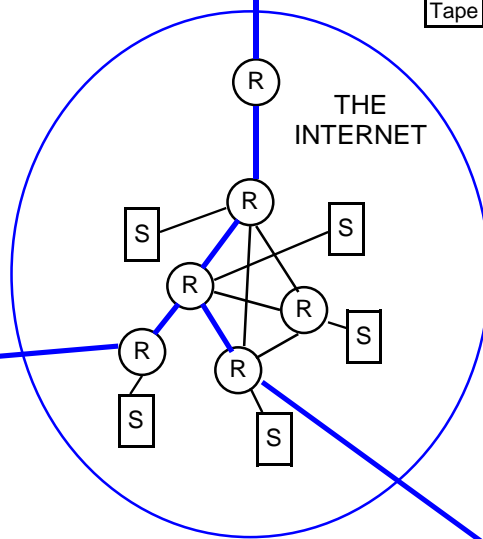

— Office Cabling and Systems Setup (Advanced Cable Systems & Apex IS)

— Internet Connection, Fractional T-1 or DSL with Static WAN IP (Service Providers: Winstar, Cypress, Earthlink)

(R) Router (Cisco, LinkSys, SMC, Siemens)

(S) Server (Unix, Linux, Microsoft)

Switch 24-Port Switch (Allied Telesyn)

Tape Tape Backup (Exabyte Mammoth)

Work on office computer from home!

Apex IS will setup a secure work environment from home to business office.